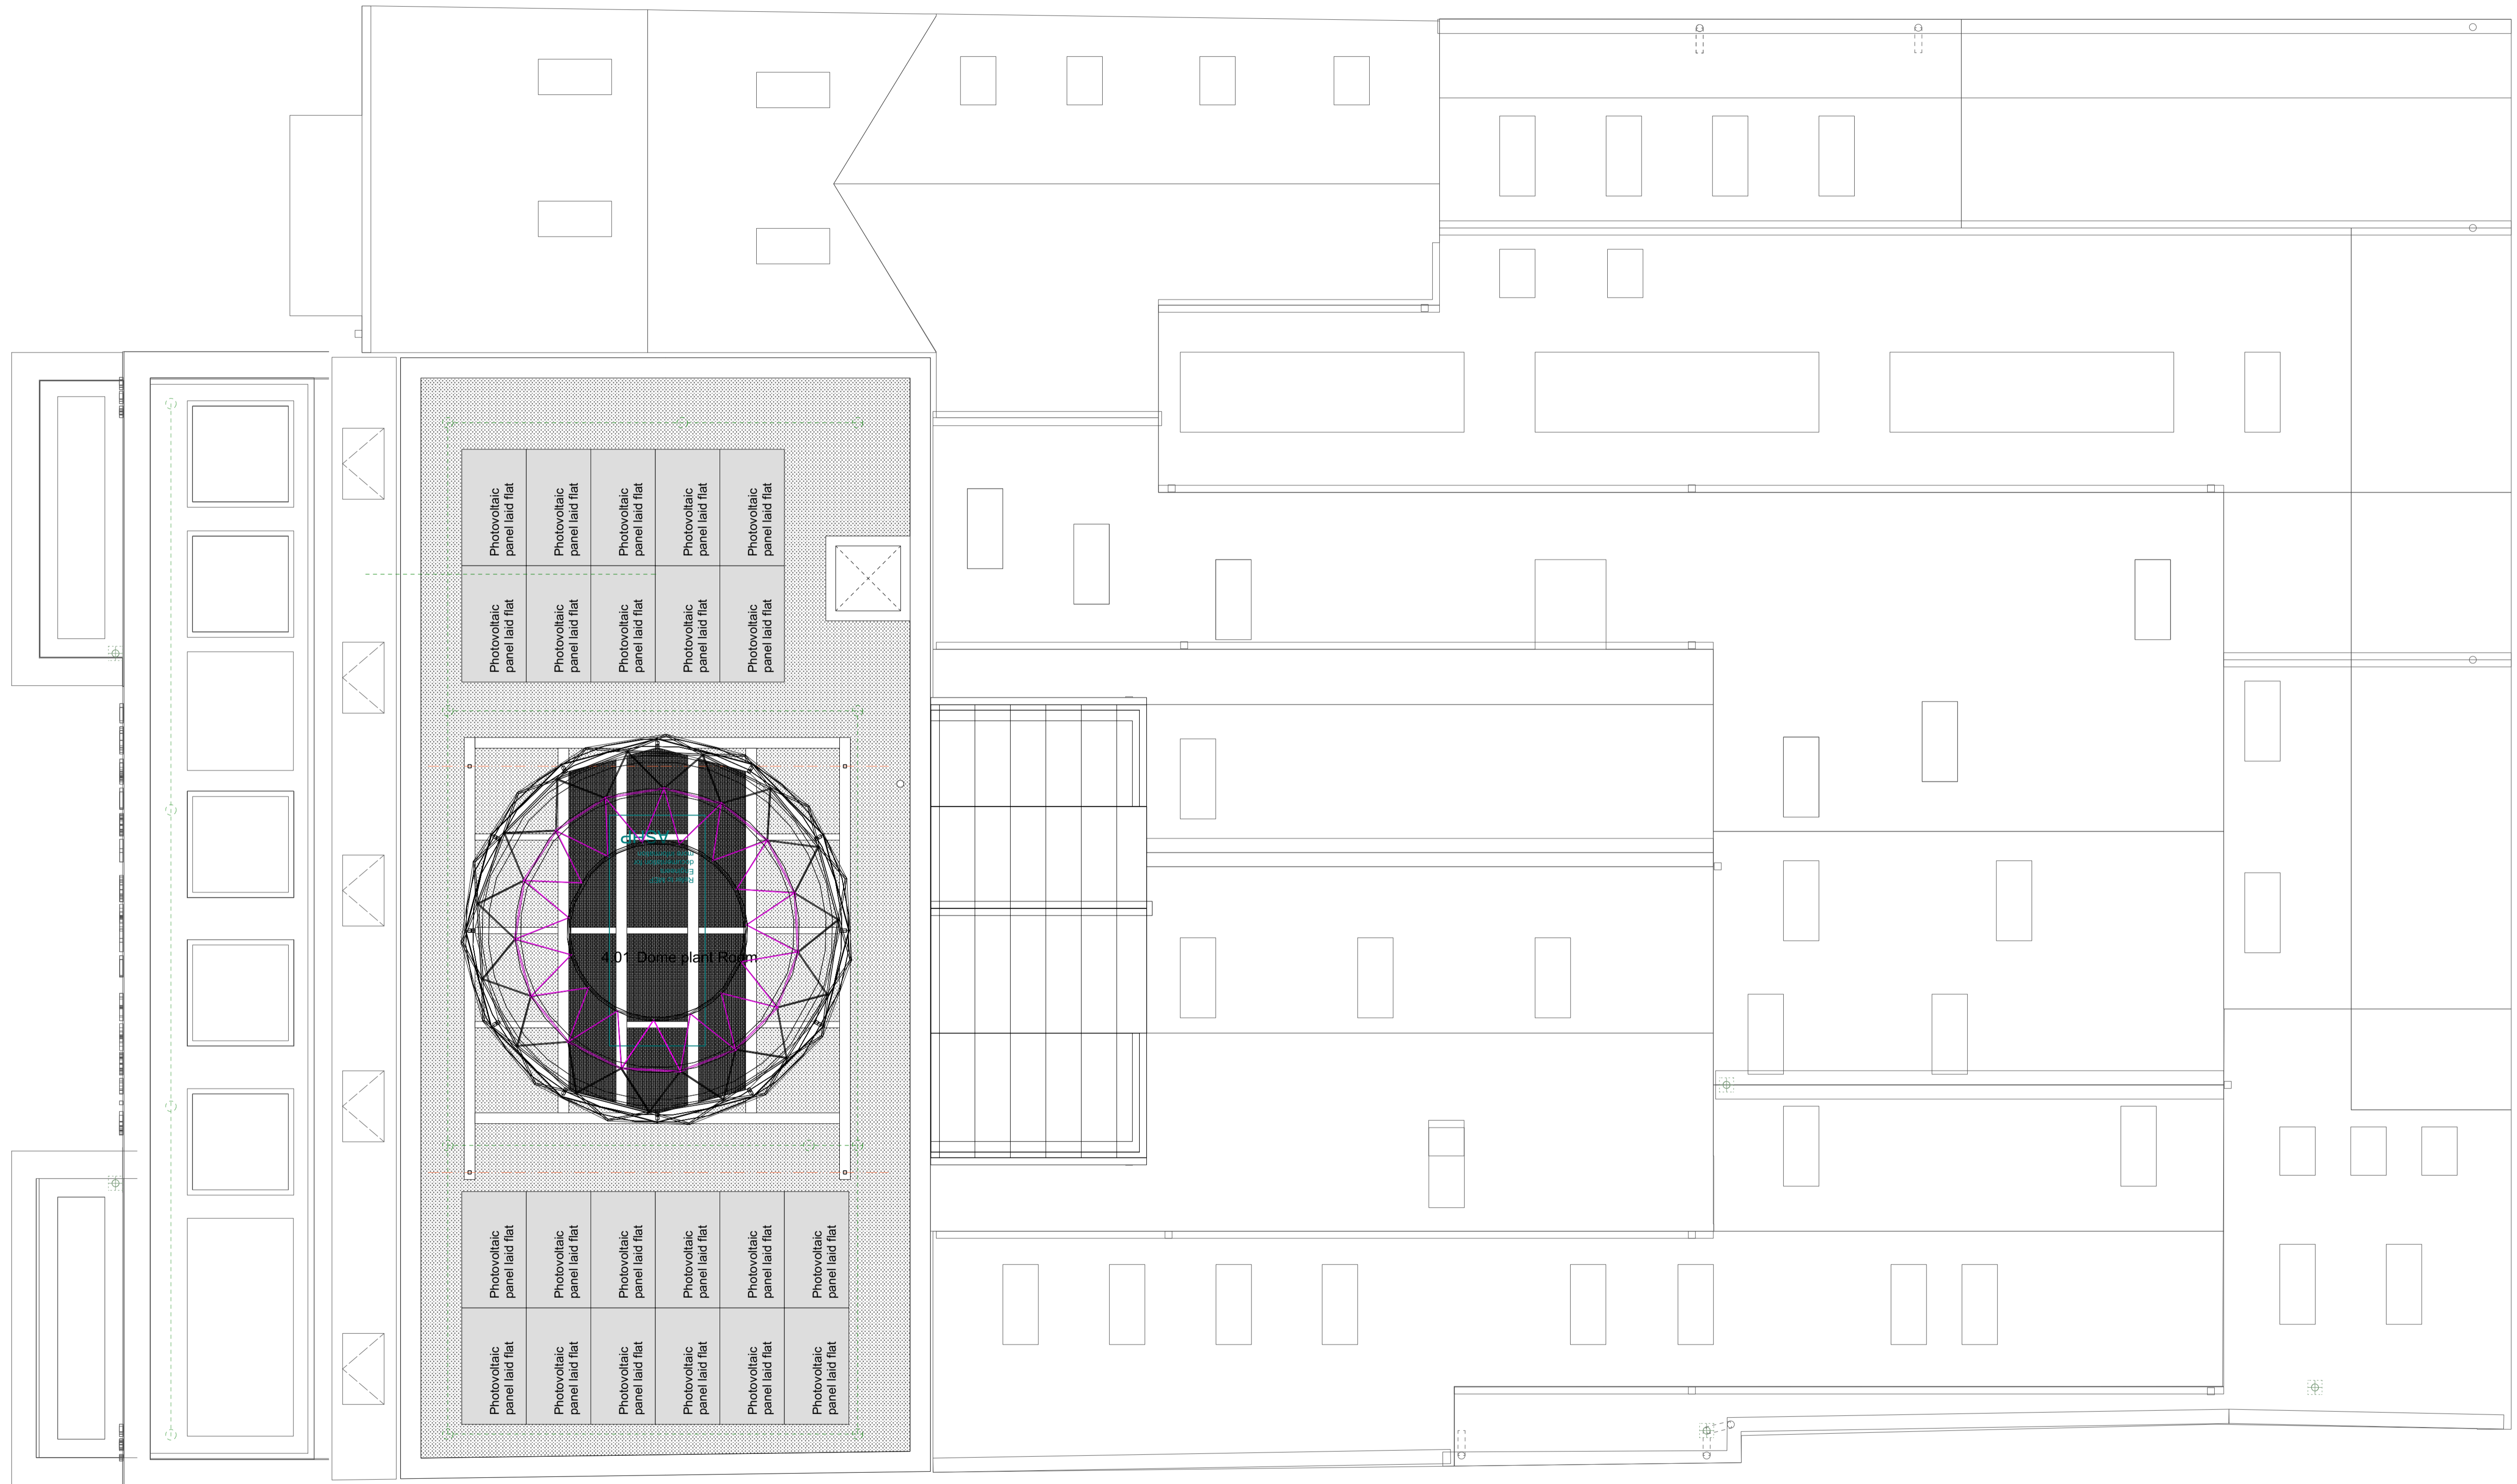

BASEMENT PLAN

Forest Gate Mosque and School
 445-451 Romford Road, London E7 8AB

DRAFT

GROUND FLOOR PLAN

Forest Gate Central Masjid
 445-451 Romford Road, London E7 8AB

DRAFT

518: 21 November 2023

FIRST FLOOR PLAN

Forest Gate Central Masjid
 445-451 Romford Road, London E7 8AB

DRAFT

SECOND FLOOR PLAN

Forest Gate Central Masjid
 445-451 Romford Road, London E7 8AB

DRAFT

THIRD FLOOR PLAN

Forest Gate Central Masjid
445-451 Romford Road, London E7 8AB

DRAFT

ROOF PLAN

Forest Gate Central Masjid
 445-451 Romford Road, London E7 8AB

DRAFT