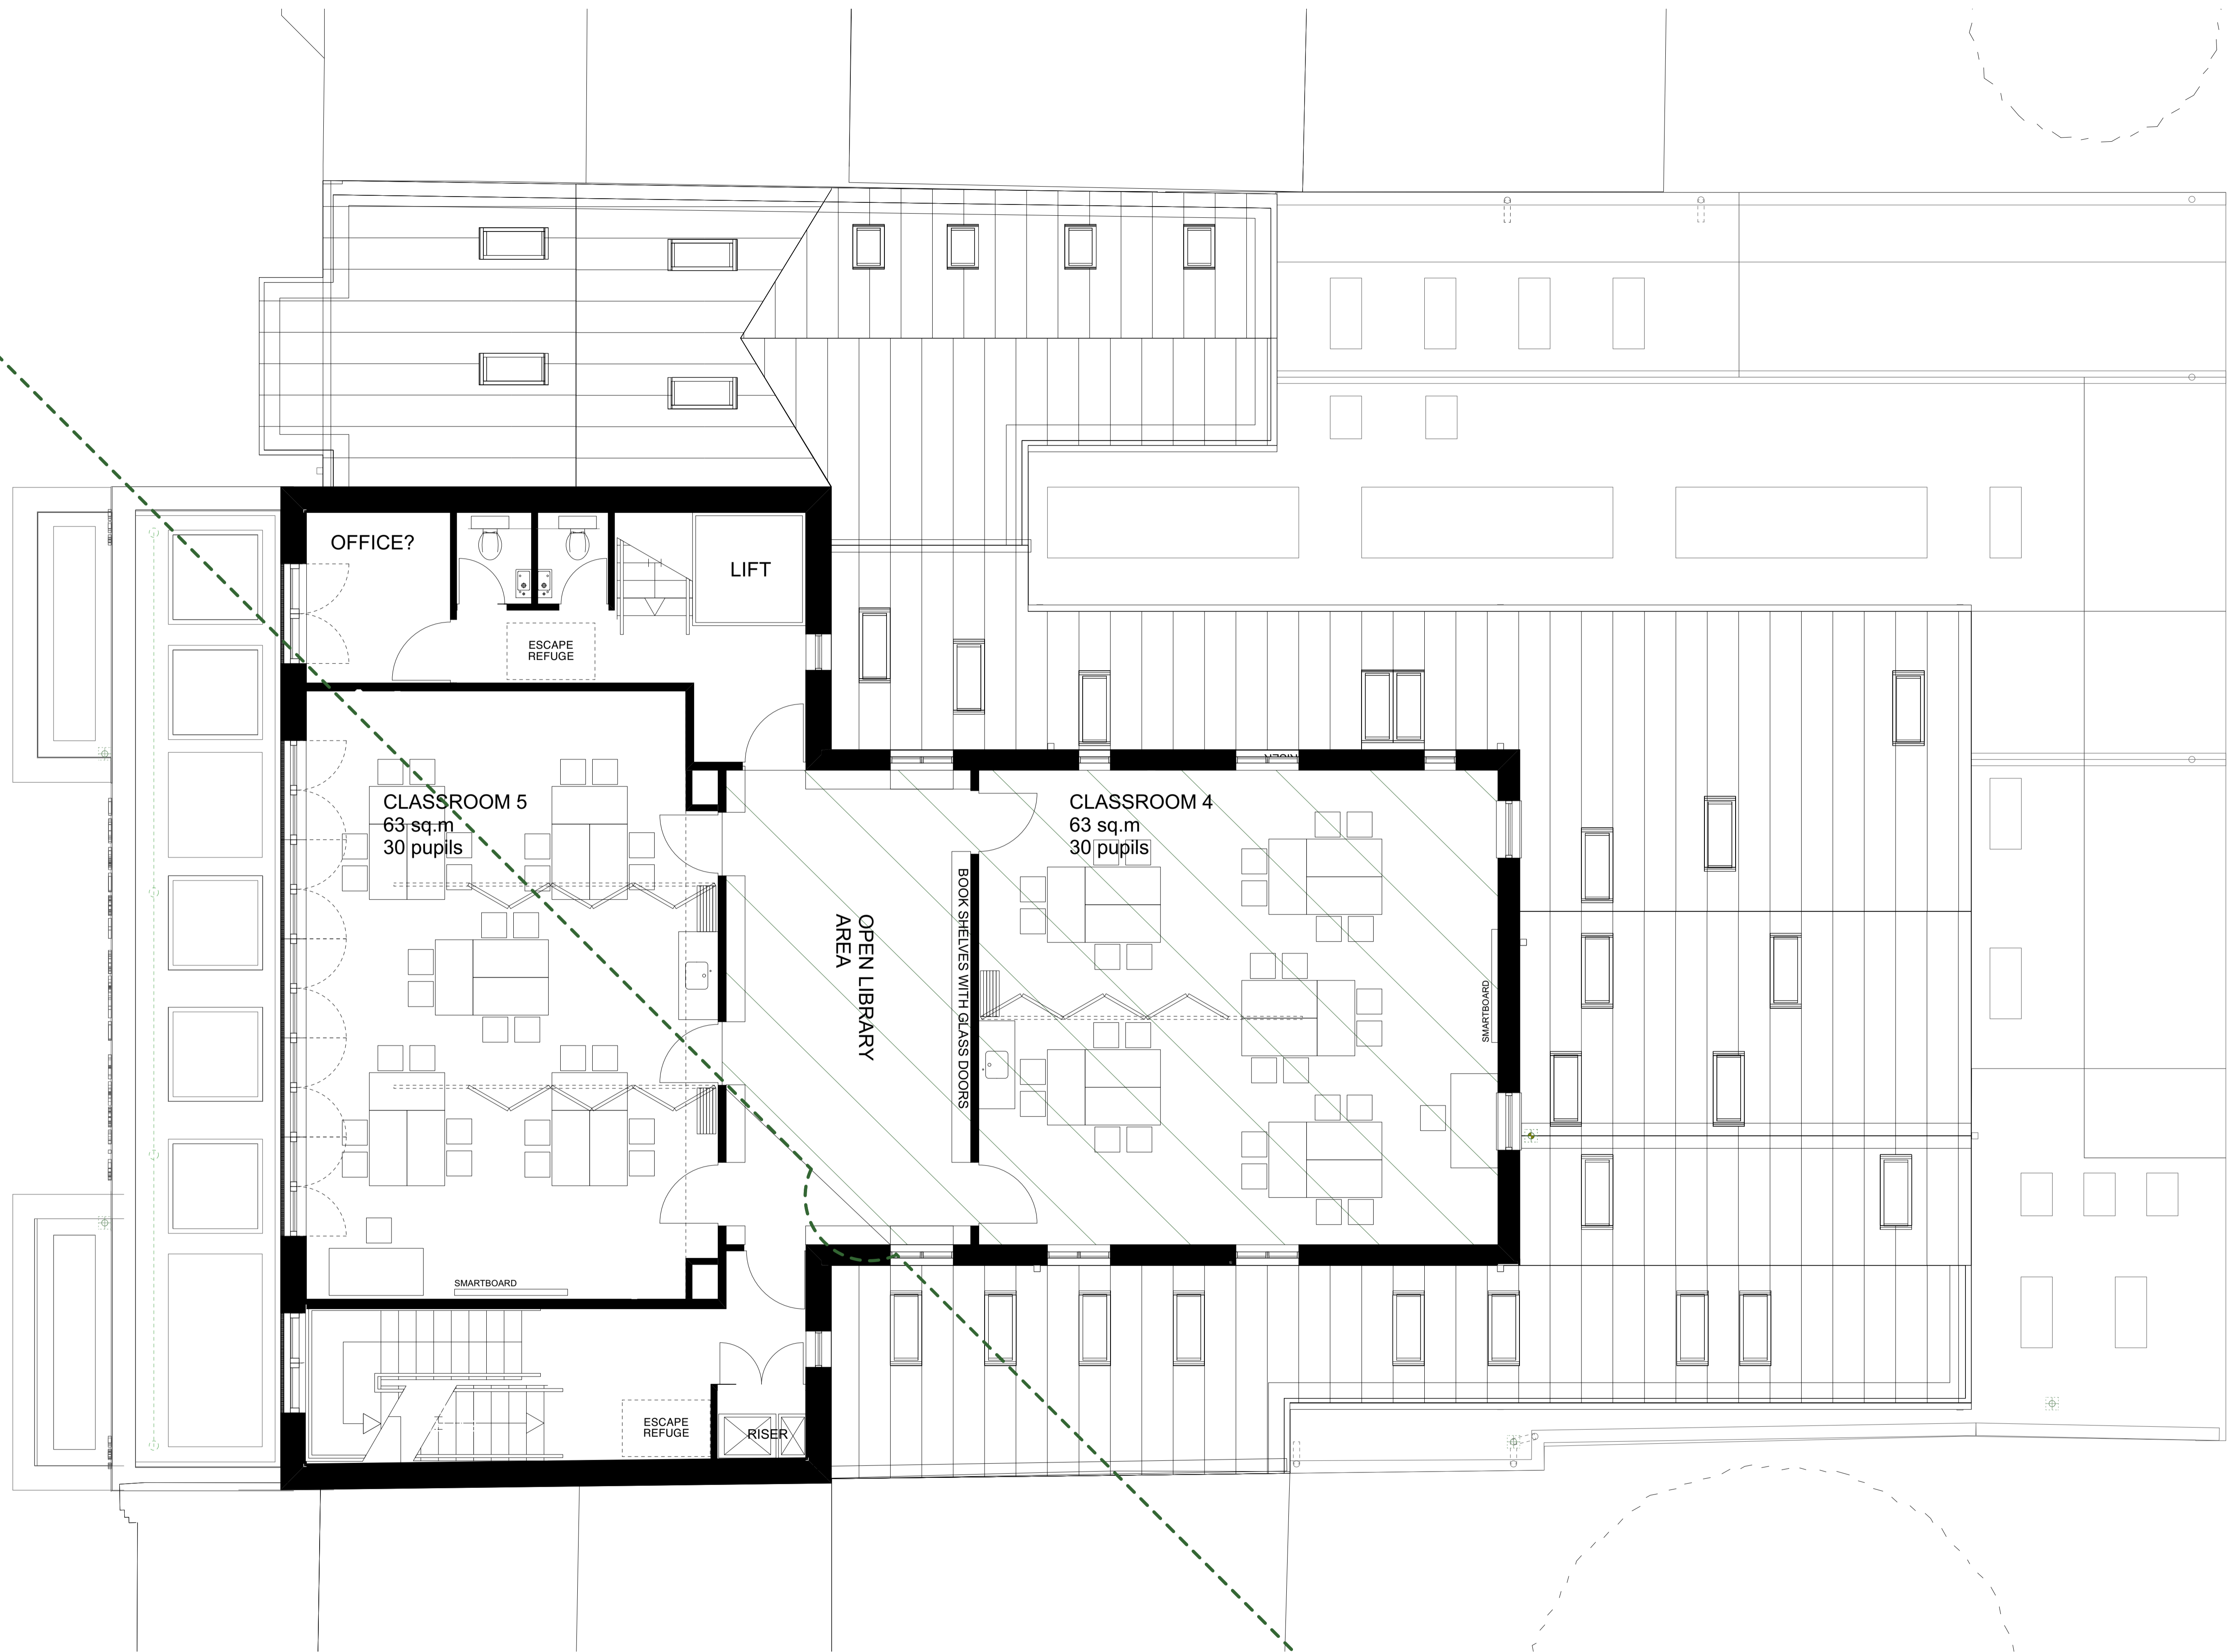

BASEMENT PLAN

Forest Gate Mosque and School
 445-451 Romford Road, London E7 8AB

DRAFT

GROUND FLOOR PLAN

Forest Gate Central Masjid
 445-451 Romford Road, London E7 8AB

DRAFT

518: 21 November 2023

FIRST FLOOR PLAN

Forest Gate Central Masjid
 445-451 Romford Road, London E7 8AB

DRAFT

SECOND FLOOR PLAN

Forest Gate Central Masjid
 445-451 Romford Road, London E7 8AB

DRAFT

THIRD FLOOR PLAN

Forest Gate Central Masjid
445-451 Romford Road, London E7 8AB

DRAFT

ROOF PLAN

Forest Gate Central Masjid
 445-451 Romford Road, London E7 8AB

DRAFT