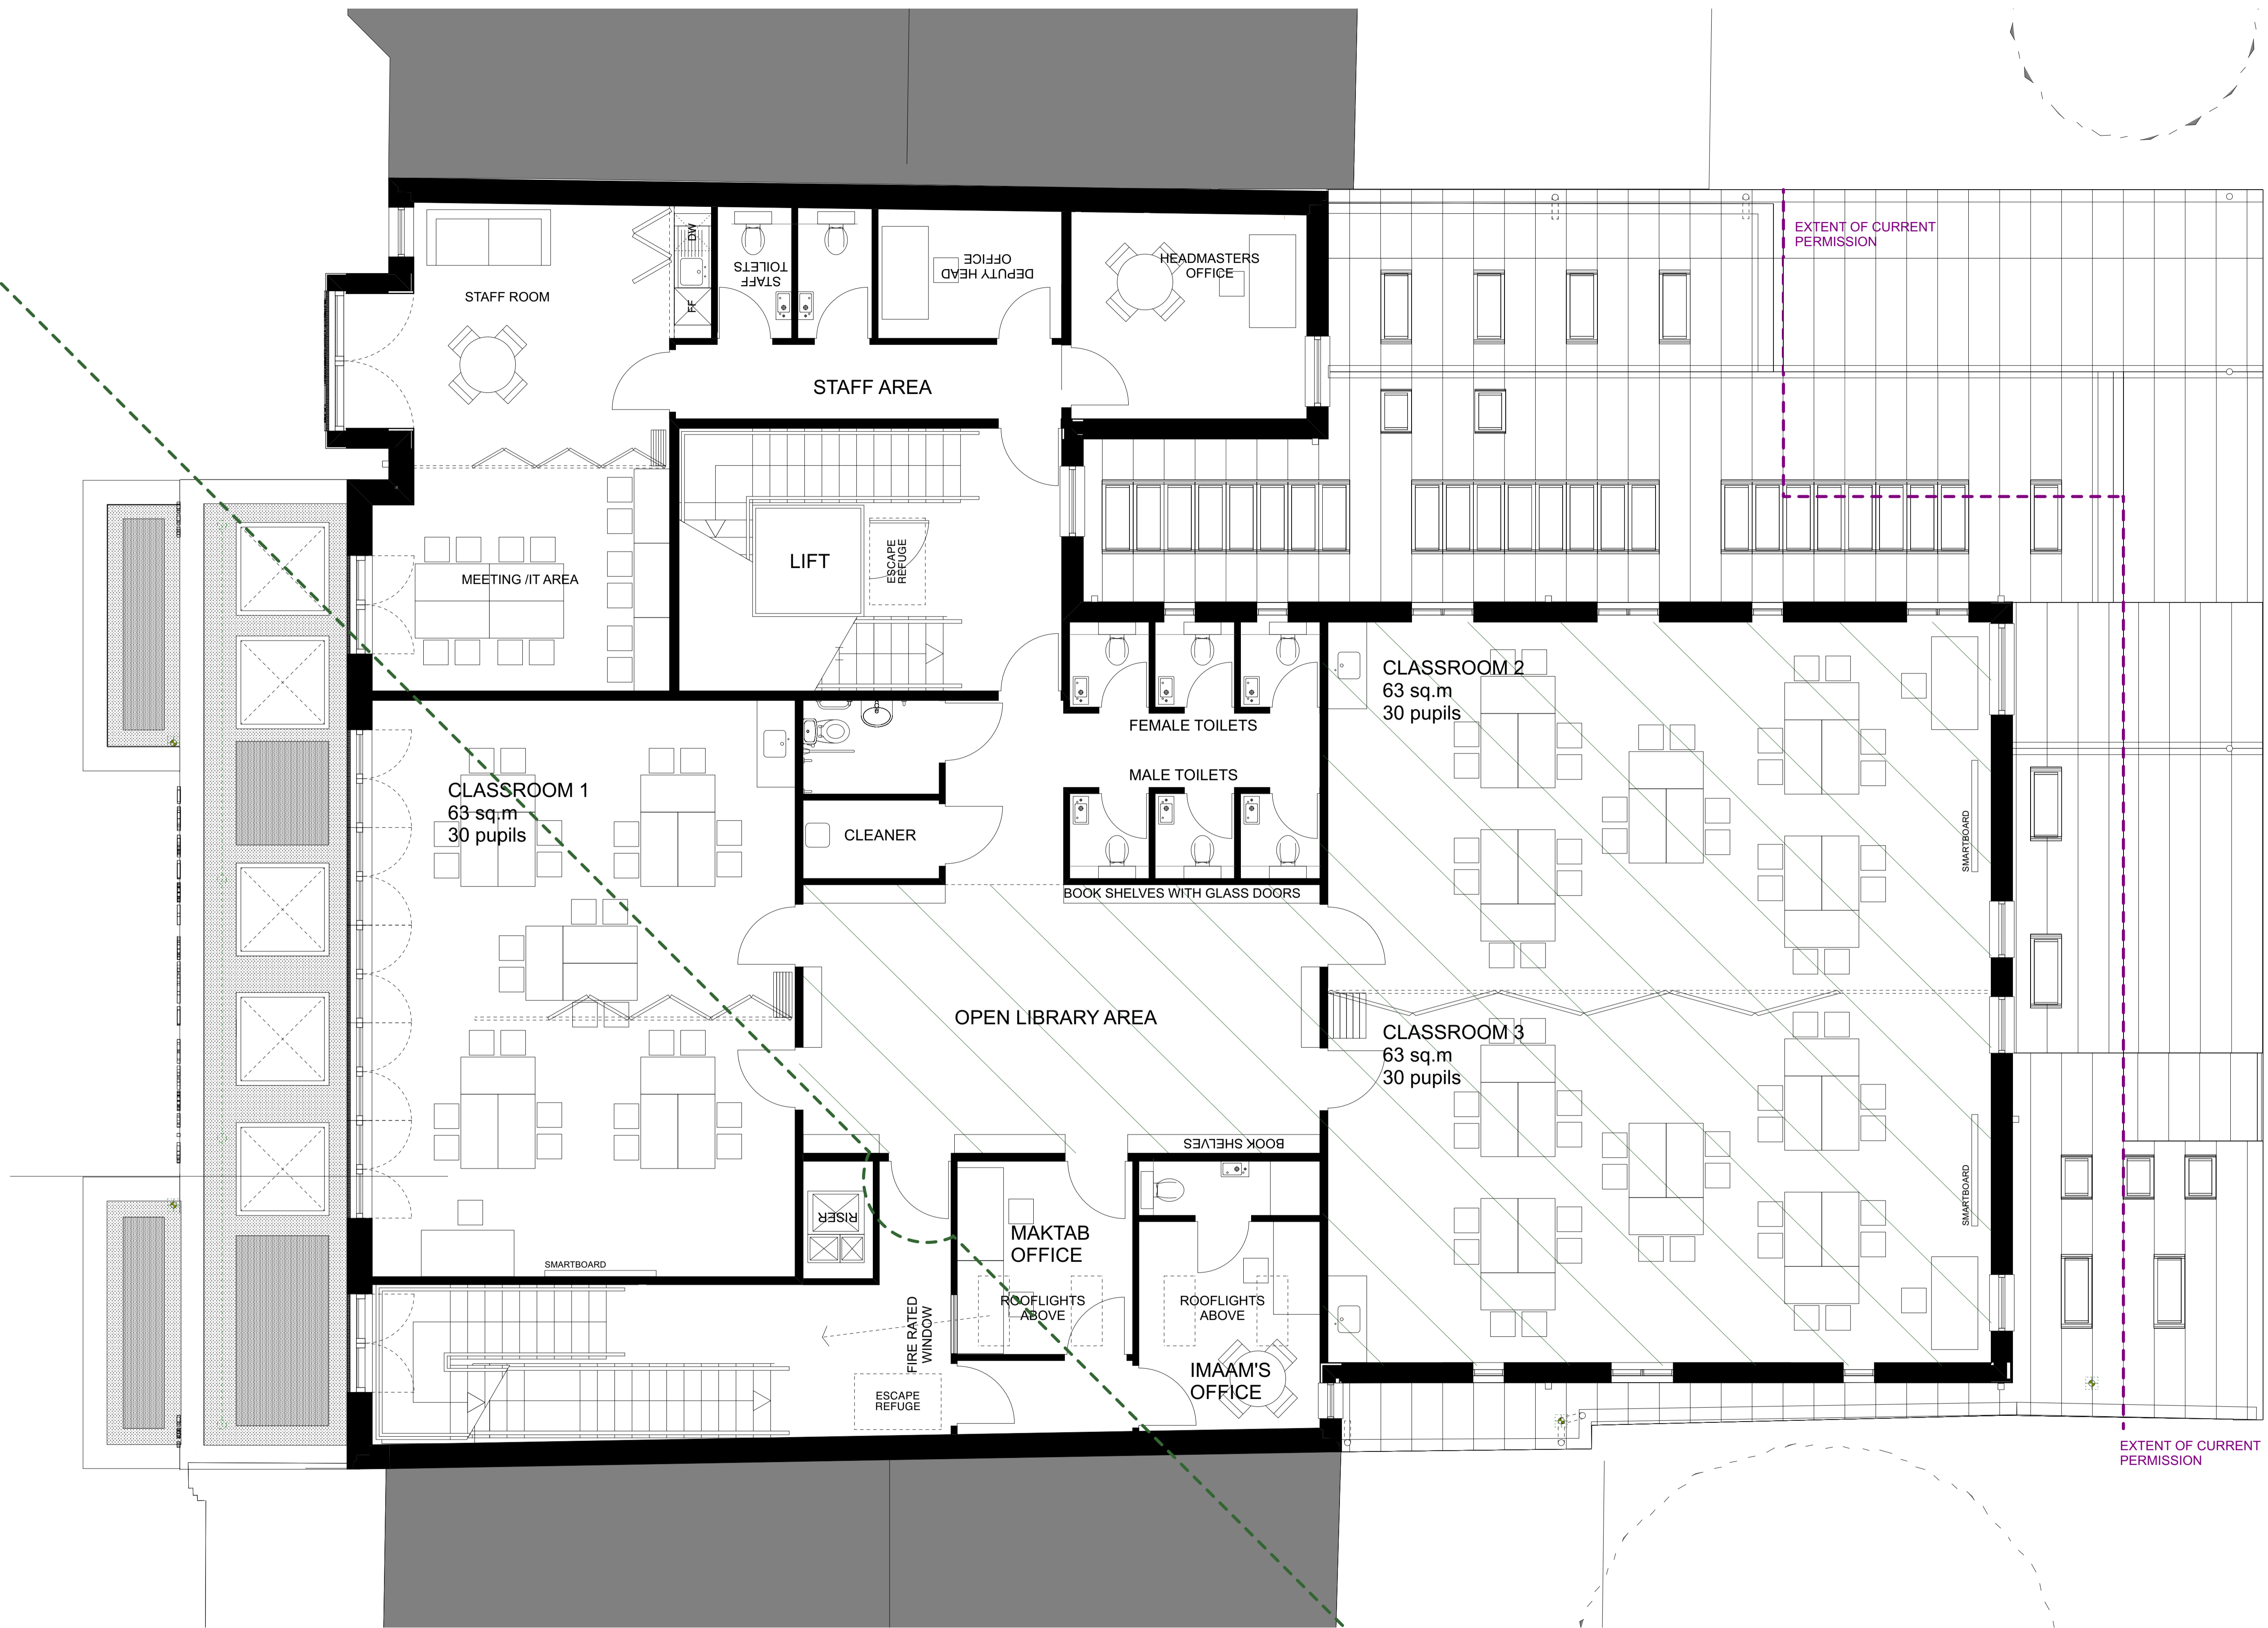

BASEMENT PLAN

Forest Gate Mosque and School
 445-451 Romford Road, London E7 8AB

DRAFT

GROUND FLOOR PLAN

Forest Gate Central Masjid
 445-451 Romford Road, London E7 8AB

DRAFT

518: 21 November 2023

FIRST FLOOR PLAN

Forest Gate Central Masjid
 445-451 Romford Road, London E7 8AB

DRAFT

SECOND FLOOR PLAN

Forest Gate Central Masjid
 445-451 Romford Road, London E7 8AB

DRAFT

THIRD FLOOR PLAN

Forest Gate Central Masjid
445-451 Romford Road, London E7 8AB

DRAFT

ROOF PLAN

Forest Gate Central Masjid
 445-451 Romford Road, London E7 8AB

DRAFT