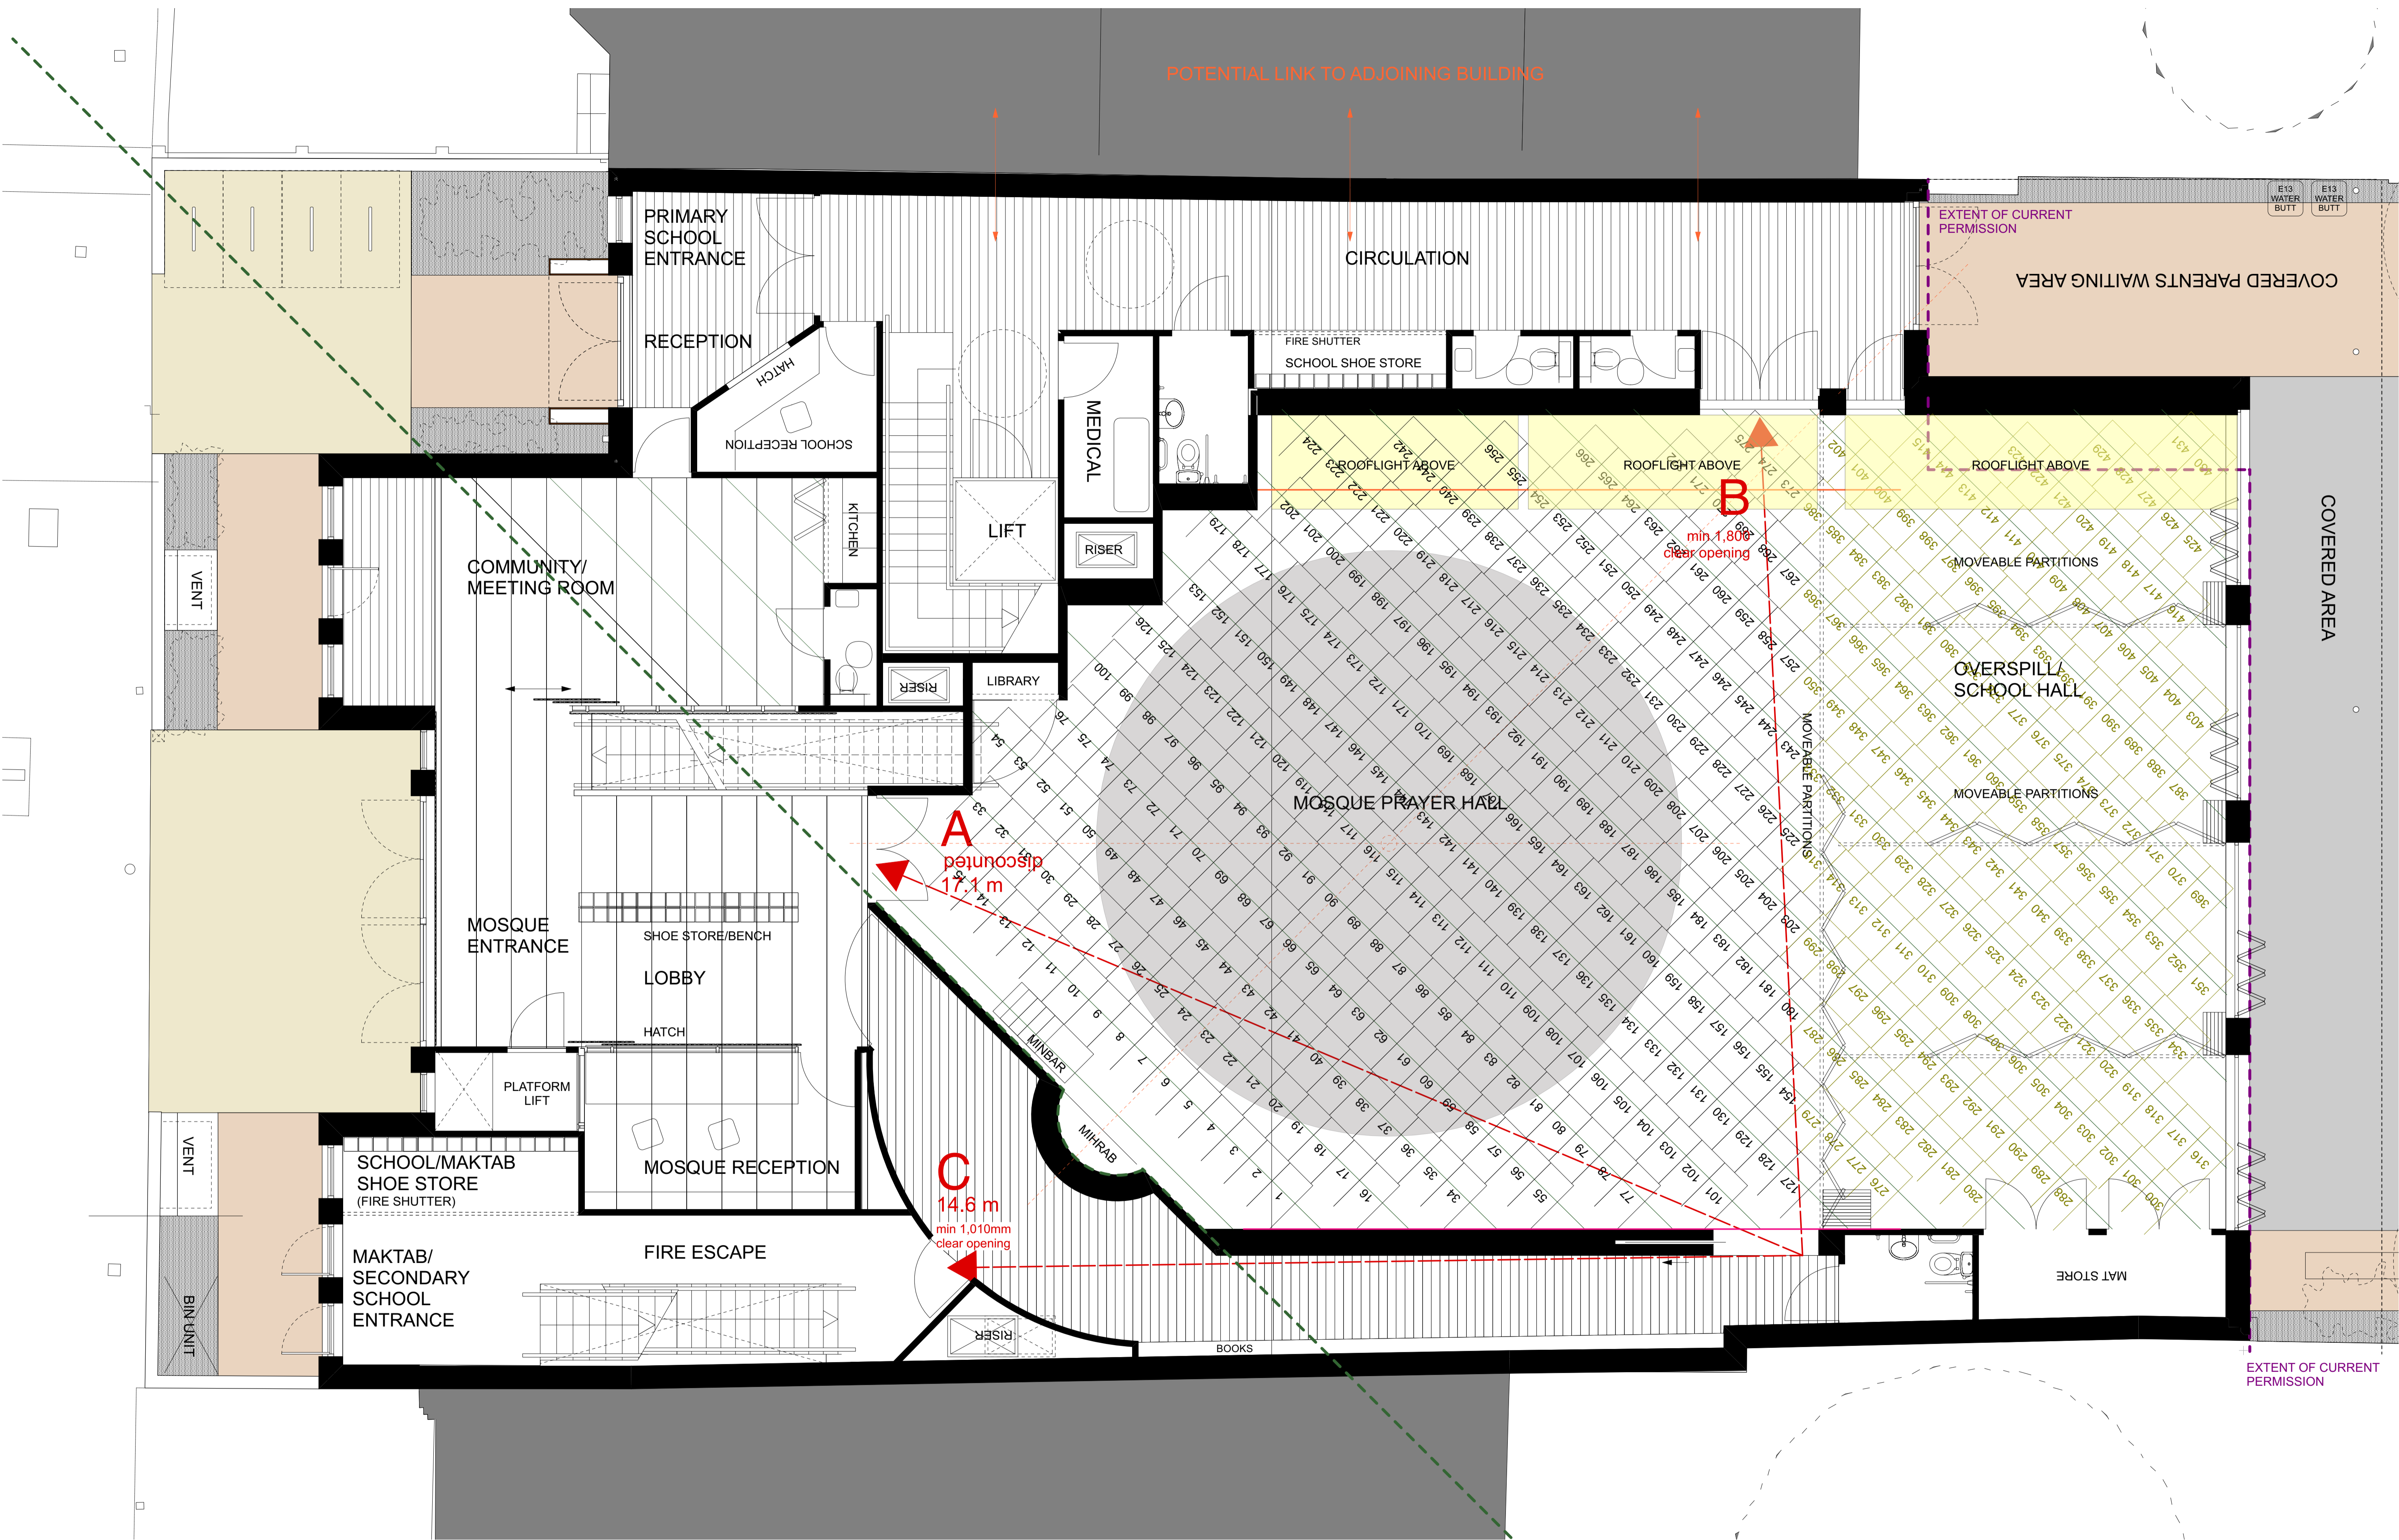

BASEMENT PLAN

Forest Gate Mosque and School
 445-451 Romford Road, London E7 8AB

DRAFT

GROUND FLOOR PLAN

Forest Gate Central Masjid
 445-451 Romford Road, London E7 8AB

DRAFT

518: 21 November 2023

FIRST FLOOR PLAN

Forest Gate Central Masjid
 445-451 Romford Road, London E7 8AB

DRAFT

SECOND FLOOR PLAN

Forest Gate Central Masjid
 445-451 Romford Road, London E7 8AB

DRAFT

THIRD FLOOR PLAN

Forest Gate Central Masjid
445-451 Romford Road, London E7 8AB

DRAFT

ROOF PLAN

Forest Gate Central Masjid
 445-451 Romford Road, London E7 8AB

DRAFT