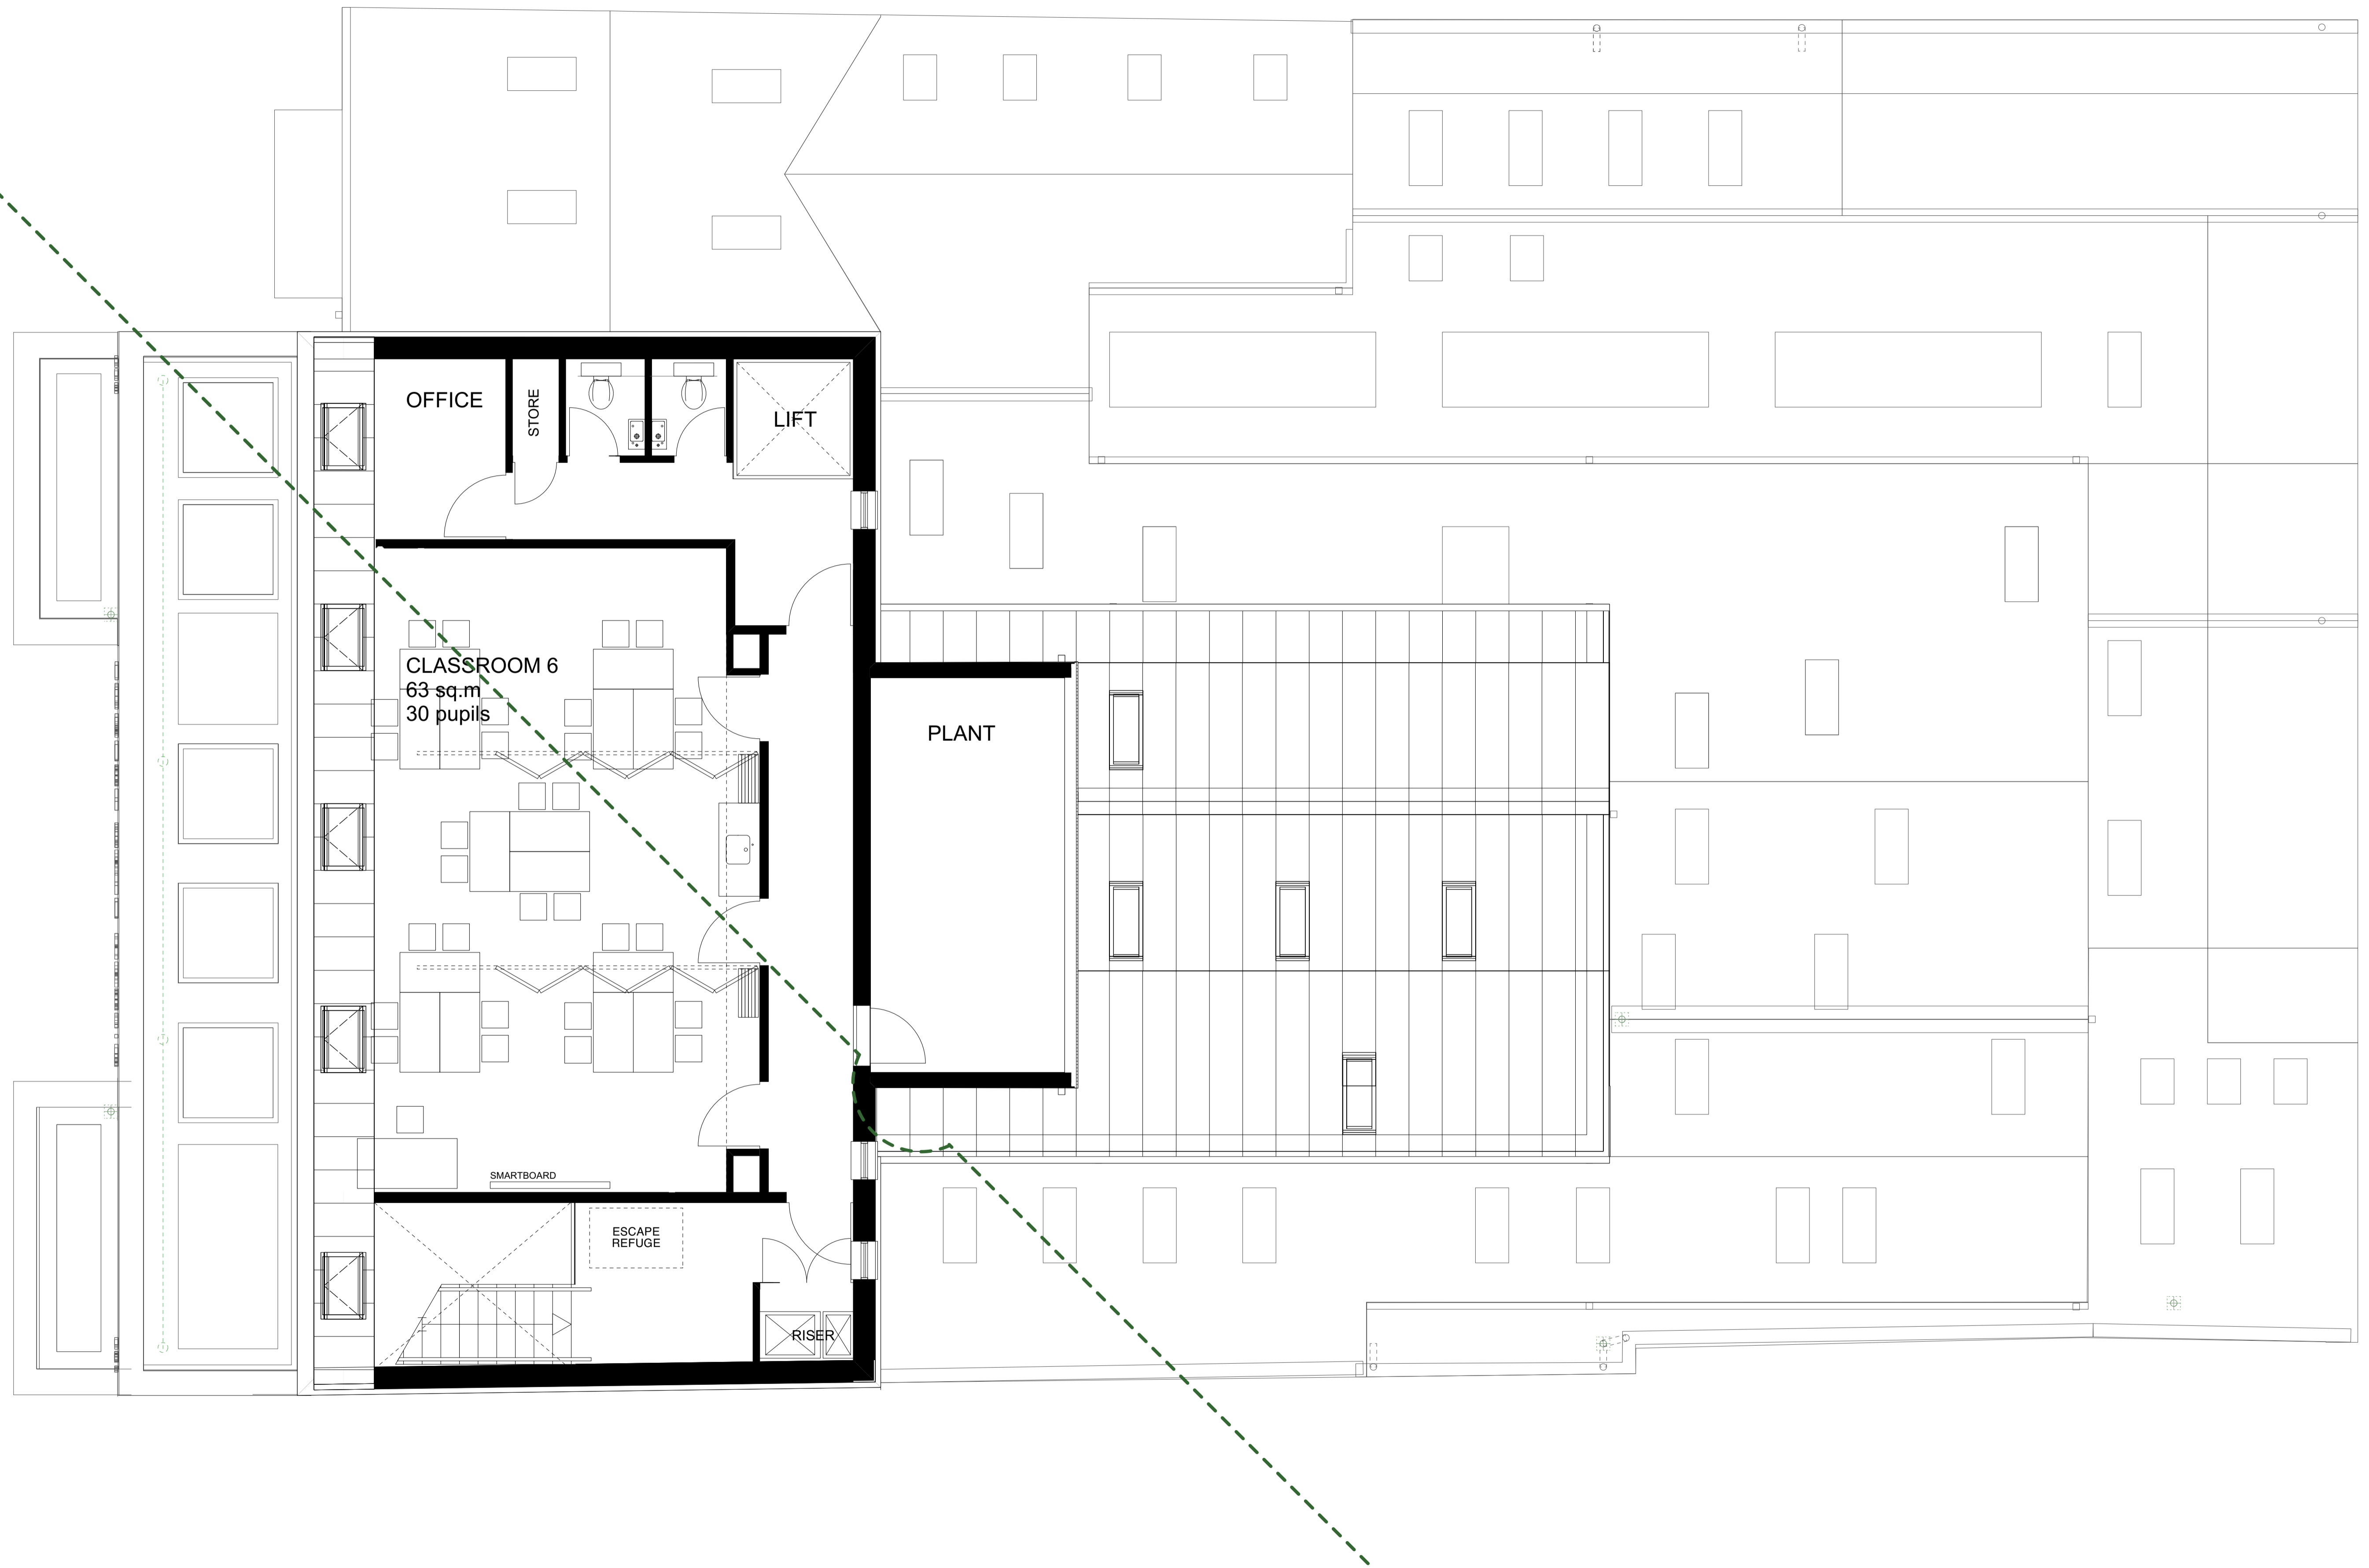

BASEMENT PLAN

Forest Gate Mosque and School
 445-451 Romford Road, London E7 8AB

DRAFT

GROUND FLOOR PLAN

Forest Gate Central Masjid
 445-451 Romford Road, London E7 8AB

DRAFT

518: 21 November 2023

FIRST FLOOR PLAN

Forest Gate Central Masjid
 445-451 Romford Road, London E7 8AB

DRAFT

SECOND FLOOR PLAN

Forest Gate Central Masjid
 445-451 Romford Road, London E7 8AB

DRAFT

THIRD FLOOR PLAN

Forest Gate Central Masjid
445-451 Romford Road, London E7 8AB

DRAFT

ROOF PLAN

Forest Gate Central Masjid
 445-451 Romford Road, London E7 8AB

DRAFT